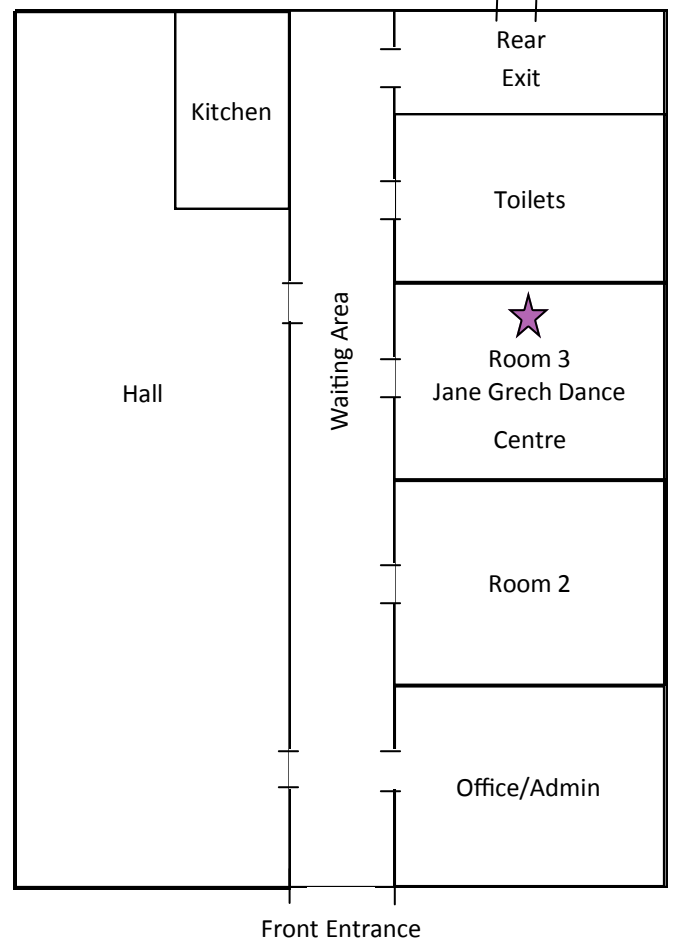

Car Parking: Adjacent to the Centre

**Room 3**

**Pirouettes**  
Preferred uniform supplier to the Jane Grech Dance Centre and situated within our Modbury North Studio Complex, Pirouettes offers the full uniform range, plus shoes, accessories and giftwear your little dancer will love!