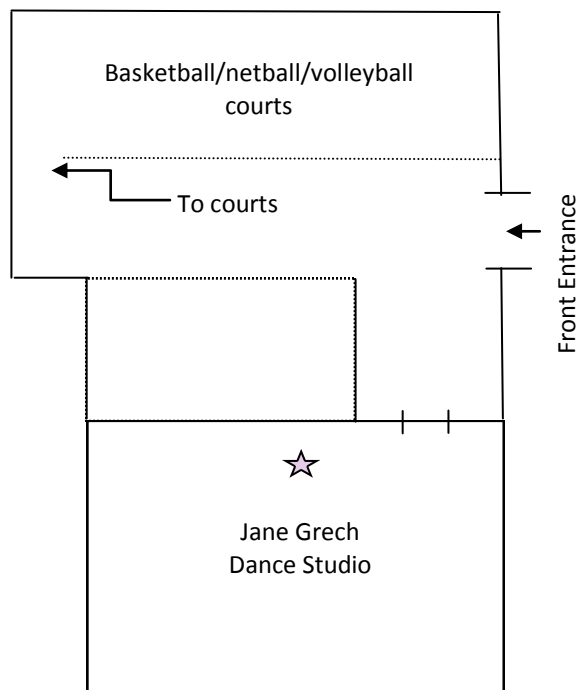

Pirouettes

Preferred uniform supplier to the Jane Grech Dance Centre and situated within our Modbury North Studio Complex, Pirouettes offers the full uniform range, plus shoes, accessories and giftwear your little dancer will love!

JGDC Students are entitled to 10% off all uniforms at Pirouettes.

For all your dancewear needs, drop in to visit at:
Unit 1 / 247 Milne Road, Modbury North.

Jane Grech Dance Centre

PO Box 110, St Agnes, SA 5097
ph 0408 847 759

admin@janegrechdancecentre.com.au
www.janegrechdancecentre.com.au