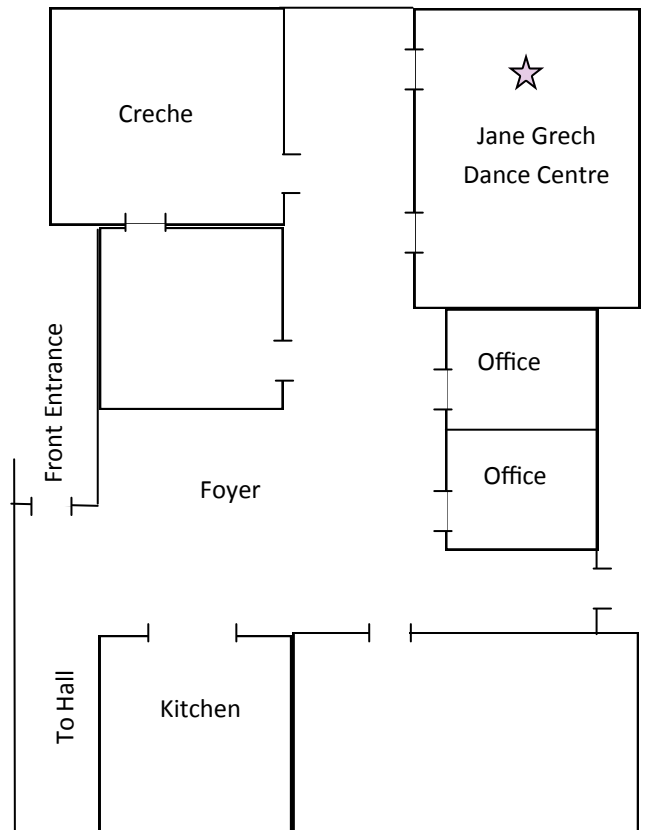

Hillcrest Community Centre

Dance Magic and Classical Ballet

Location Information

Hillcrest address: 27—31 Queensborough Avenue
Hillcrest
Public Transport: Route 271 or 273, Bus stop 24 North East Rd
Car Parking: Adjacent to the Centre